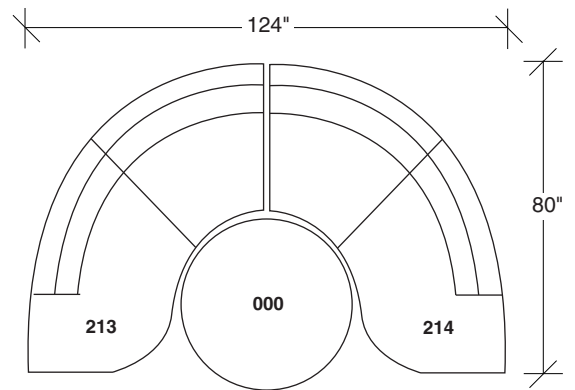

1011-435
LEFT BUMPER

1011-436
RIGHT BUMPER

1011-213
LEFT CURVED
BUMPER SOFA

1011-214
RIGHT CURVED
BUMPER SOFA

1011-000
OTTOMAN

1011-210
CURVED CORNER

1011-308
SOFA

Radius
1011 - Series

Scale 1/4" = 1'0"
All upholstery sizes are approximate