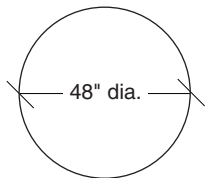

1011-435
LEFT BUMPER

1011-436
RIGHT BUMPER

1011-213
LEFT CURVED
BUMPER SOFA

1011-214
RIGHT CURVED
BUMPER SOFA

1011-000
OTTOMAN

1011-210
CURVED CORNER

1011-308
SOFA

Radius
1011 - Series

Scale 1/4" = 1'0"
All upholstery sizes are approximate