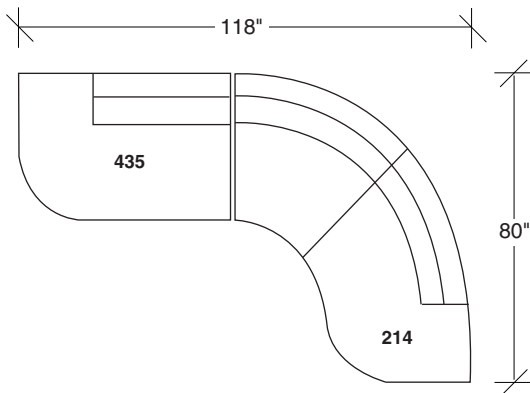

1011-435
LEFT BUMPER

1011-436
RIGHT BUMPER

1011-213
LEFT CURVED
BUMPER SOFA

1011-214
RIGHT CURVED
BUMPER SOFA

1011-000
OTTOMAN

1011-210
CURVED CORNER

1011-308
SOFA

Radius
1011 - Series

Scale 1/4" = 1'0"
All upholstery sizes are approximate