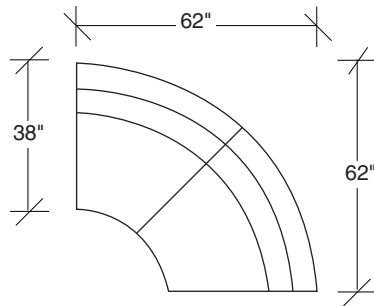

1011-435
LEFT BUMPER

1011-436
RIGHT BUMPER

1011-213
LEFT CURVED
BUMPER SOFA

1011-214
RIGHT CURVED
BUMPER SOFA

1011-000
OTTOMAN

1011-210
CURVED CORNER

1011-308
SOFA

Radius
1011 - Series

Scale 1/4" = 1'0"
All upholstery sizes are approximate