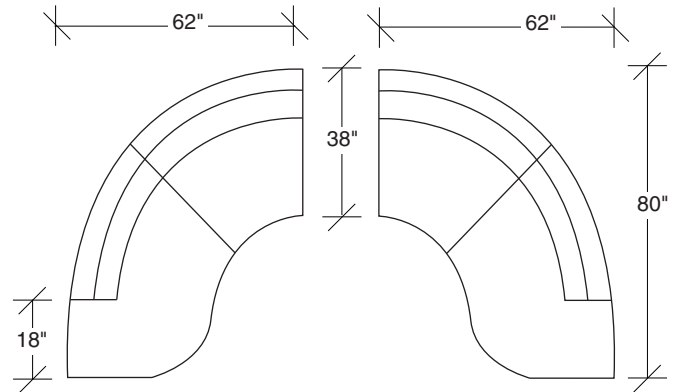

1011-435
LEFT BUMPER

1011-436
RIGHT BUMPER

1011-213
LEFT CURVED
BUMPER SOFA

1011-214
RIGHT CURVED
BUMPER SOFA

1011-000
OTTOMAN

1011-210
CURVED CORNER

1011-308
SOFA

Radius
1011 - Series

Scale 1/4" = 1'0"
All upholstery sizes are approximate