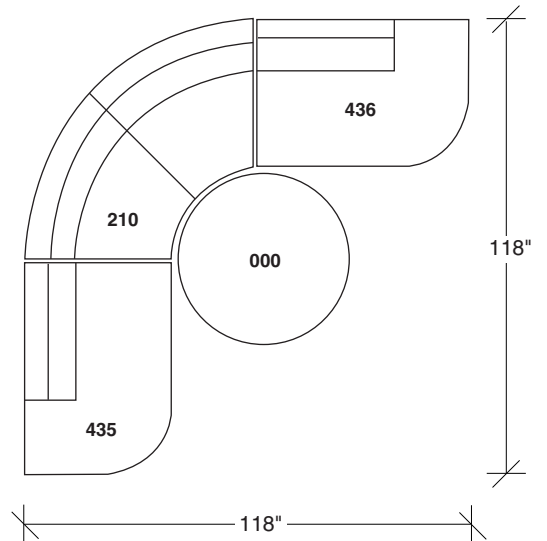

1011-435
LEFT BUMPER

1011-436
RIGHT BUMPER

1011-213
LEFT CURVED
BUMPER SOFA

1011-214
RIGHT CURVED
BUMPER SOFA

1011-000
OTTOMAN

1011-210
CURVED CORNER

1011-308
SOFA

Radius
1011 - Series

Scale 1/4" = 1'0"
All upholstery sizes are approximate