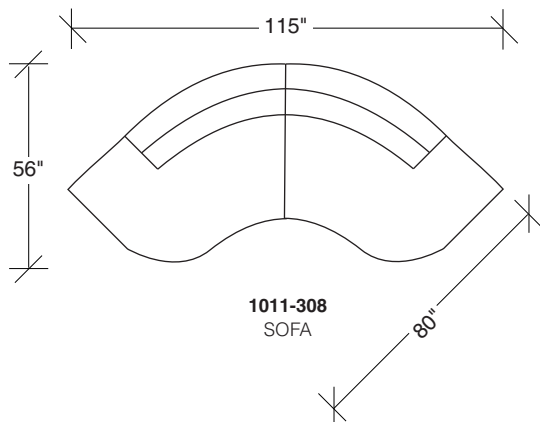

1011-435
LEFT BUMPER

1011-436
RIGHT BUMPER

1011-213
LEFT CURVED
BUMPER SOFA

1011-214
RIGHT CURVED
BUMPER SOFA

1011-000
OTTOMAN

1011-210
CURVED CORNER

1011-308
SOFA

Radius
1011 - Series

Scale 1/4" = 1'0"
All upholstery sizes are approximate