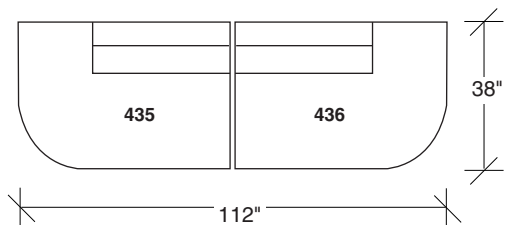

1011-435
LEFT BUMPER

1011-436
RIGHT BUMPER

1011-213
LEFT CURVED
BUMPER SOFA

1011-214
RIGHT CURVED
BUMPER SOFA

1011-000
OTTOMAN

1011-210
CURVED CORNER

1011-308
SOFA

Radius
1011 - Series

Scale 1/4" = 1'0"
All upholstery sizes are approximate