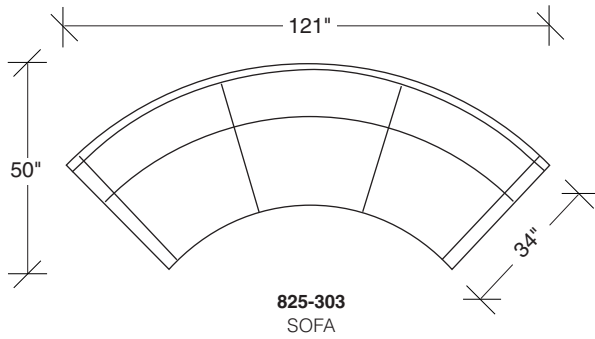

Design Classic

No. 825-301 LAF SOFA

W 118 D 34 H 30 in.

Seat depth 22 in.

Seat height 17 in.

Arm height 24 in.

No. 825-302 RAF SOFA

W 118 D 34 H 30 in.

Seat depth 22 in.

Seat height 17 in.

Arm height 24 in.

Throw pillows optional. Must specify.

Note: Stripe fabrics are not recommended on the 825 series. Tabe shown not available.

Design Classics
825 - Series

Scale 1/4" = 1'0"
All upholstery sizes are approximate