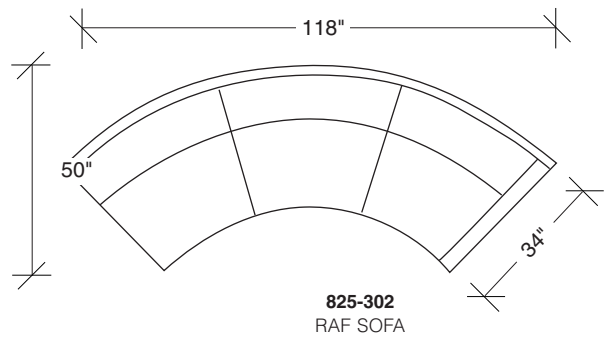

Design Classic

No. 825-301 LAF SOFA

W 118 D 34 H 30 in.

Seat depth 22 in.

Seat height 17 in.

Arm height 24 in.

No. 825-302 RAF SOFA

W 118 D 34 H 30 in.

Seat depth 22 in.

Seat height 17 in.

Arm height 24 in.

Throw pillows optional. Must specify.

Note: Stripe fabrics are not recommended on the 825 series. Tabe shown not available.

Design Classics
825 - Series

Scale 1/4" = 1'0"
All upholstery sizes are approximate