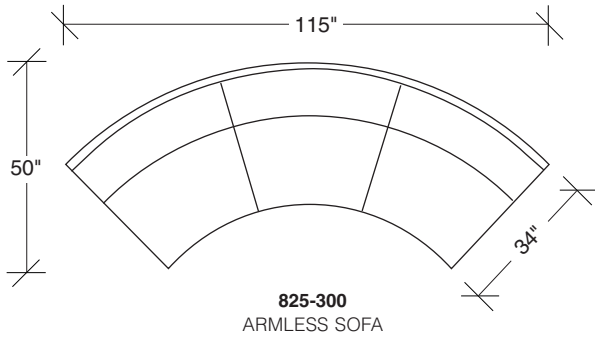

Design Classic

No. 825-301 LAF SOFA

W 118 D 34 H 30 in.

Seat depth 22 in.

Seat height 17 in.

Arm height 24 in.

No. 825-302 RAF SOFA

W 118 D 34 H 30 in.

Seat depth 22 in.

Seat height 17 in.

Arm height 24 in.

Throw pillows optional. Must specify.

Note: Stripe fabrics are not recommended on the 825 series. Tabe shown not available.

Design Classics
825 - Series

Scale 1/4" = 1'0"
All upholstery sizes are approximate