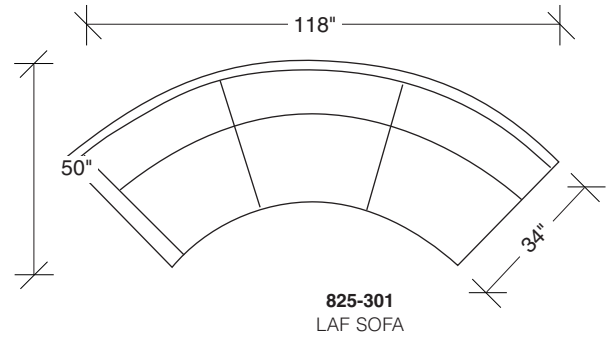

Design Classic

No. 825-301 LAF SOFA

W 118 D 34 H 30 in.

Seat depth 22 in.

Seat height 17 in.

Arm height 24 in.

No. 825-302 RAF SOFA

W 118 D 34 H 30 in.

Seat depth 22 in.

Seat height 17 in.

Arm height 24 in.

Throw pillows optional. Must specify.

Note: Stripe fabrics are not recommended on the 825 series. Tabe shown not available.

Design Classics
825 - Series

Scale 1/4" = 1'0"
All upholstery sizes are approximate