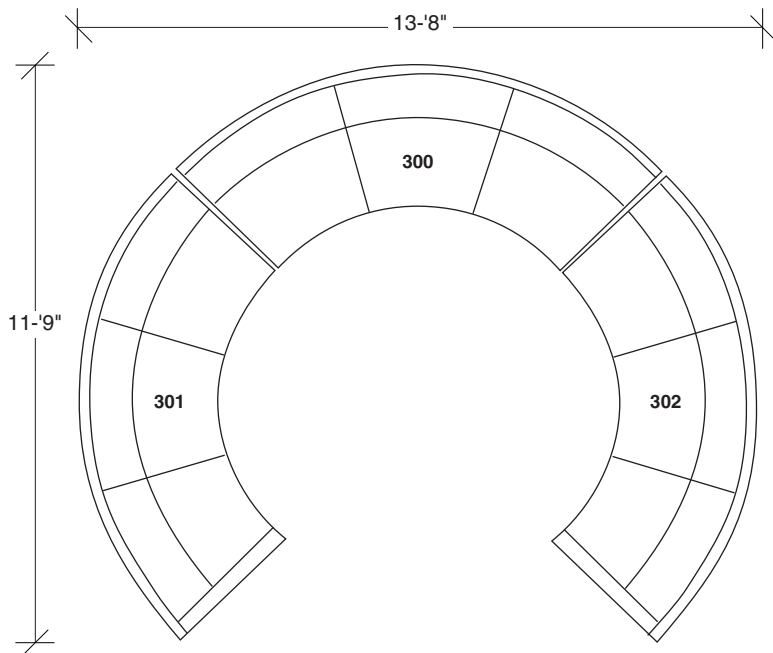

Design Classic

No. 825-301 LAF SOFA

W 118 D 34 H 30 in.

Seat depth 22 in.

Seat height 17 in.

Arm height 24 in.

No. 825-302 RAF SOFA

W 118 D 34 H 30 in.

Seat depth 22 in.

Seat height 17 in.

Arm height 24 in.

Throw pillows optional. Must specify.

Note: Stripe fabrics are not recommended on the 825 series. Tabe shown not available.

Design Classics
825 - Series

Scale 1/4" = 1'0"
All upholstery sizes are approximate