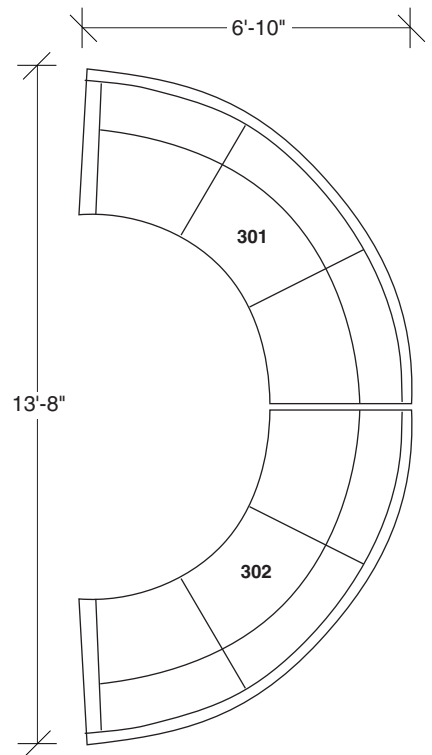

Design Classic

No. 825-301 LAF SOFA

W 118 D 34 H 30 in.

Seat depth 22 in.

Seat height 17 in.

Arm height 24 in.

No. 825-302 RAF SOFA

W 118 D 34 H 30 in.

Seat depth 22 in.

Seat height 17 in.

Arm height 24 in.

Throw pillows optional. Must specify.

Note: Stripe fabrics are not recommended on the 825 series. Tabe shown not available.

Design Classics
825 - Series

Scale 1/4" = 1'0"
All upholstery sizes are approximate