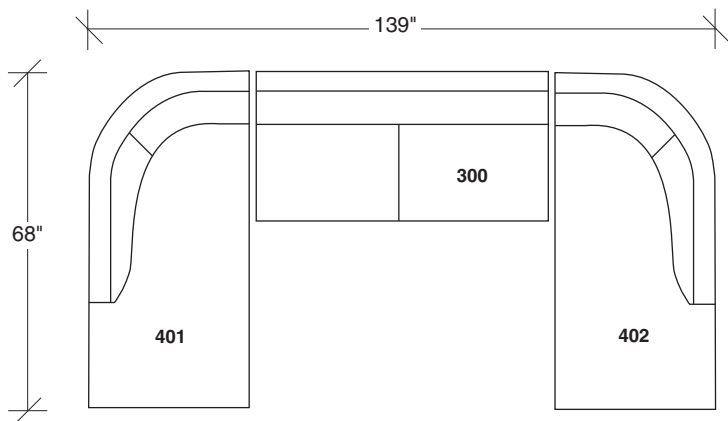

Mulholland

No. 1118-401 LEFT CHAISE

W 33 D 68 H 34 in.
Seat depth 22 in.
Seat height 19 in.

Legs available in any TC lacquer color or wood finish. Must specify. Throw pillows optional. Must specify.

No. 1118-312 RAF SOFA

W 79½ D 36 H 34 in.
Seat depth 22 in.
Seat height 19 in.
Arm height 24-25 in.
Arm height 5 in.

1118-300
ARMLESS SOFA

1118-311
LAF SOFA

1118-312
RAF SOFA

1118-313
SOFA

1118-401
LEFT CHAISE

1118-402
RIGHT CHAISE

Mulholland
1118 - Series

Scale 1/4" = 1'0"
All upholstery sizes are approximate