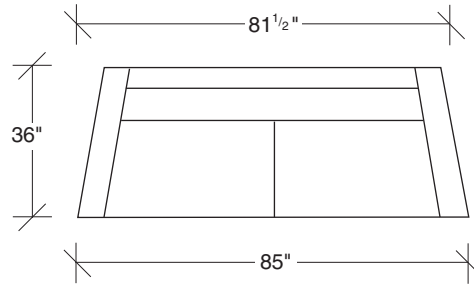

Mulholland

No. 1118-401 LEFT CHAISE

W 33 D 68 H 34 in.
Seat depth 22 in.
Seat height 19 in.

Legs available in any TC lacquer color or wood finish. Must specify. Throw pillows optional. Must specify.

No. 1118-312 RAF SOFA

W 79½ D 36 H 34 in.
Seat depth 22 in.
Seat height 19 in.
Arm height 24-25 in.
Arm height 5 in.

1118-300
ARMLESS SOFA

1118-311
LAF SOFA

1118-312
RAF SOFA

1118-313
SOFA

1118-401
LEFT CHAISE

1118-402
RIGHT CHAISE

Mulholland
1118 - Series

Scale 1/4" = 1'0"
All upholstery sizes are approximate