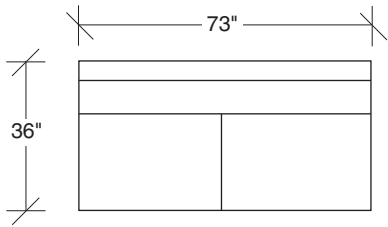

Mulholland

No. 1118-401 LEFT CHAISE

W 33 D 68 H 34 in.
Seat depth 22 in.
Seat height 19 in.

Legs available in any TC lacquer color or wood finish. Must specify. Throw pillows optional. Must specify.

No. 1118-312 RAF SOFA

W 79½ D 36 H 34 in.
Seat depth 22 in.
Seat height 19 in.
Arm height 24-25 in.
Arm height 5 in.

1118-300
ARMLESS SOFA

1118-311
LAF SOFA

1118-312
RAF SOFA

1118-313
SOFA

1118-401
LEFT CHAISE

1118-402
RIGHT CHAISE

Mulholland
1118 - Series

Scale 1/4" = 1'0"
All upholstery sizes are approximate