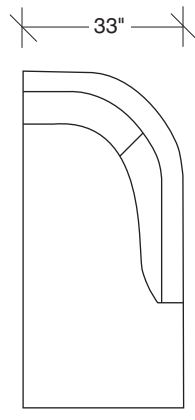

Mulholland

No. 1118-401 LEFT CHAISE

W 33 D 68 H 34 in.
Seat depth 22 in.
Seat height 19 in.

Legs available in any TC lacquer color or wood finish. Must specify. Throw pillows optional. Must specify.

No. 1118-312 RAF SOFA

W 79½ D 36 H 34 in.
Seat depth 22 in.
Seat height 19 in.
Arm height 24-25 in.
Arm height 5 in.

1118-300
ARMLESS SOFA

1118-311
LAF SOFA

1118-312
RAF SOFA

1118-313
SOFA

1118-401
LEFT CHAISE

1118-402
RIGHT CHAISE

Mulholland
1118 - Series

Scale 1/4" = 1'0"
All upholstery sizes are approximate