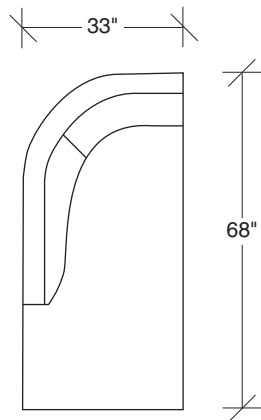

Mulholland

No. 1118-401 LEFT CHAISE

W 33 D 68 H 34 in.
Seat depth 22 in.
Seat height 19 in.

Legs available in any TC lacquer color or wood finish. Must specify. Throw pillows optional. Must specify.

No. 1118-312 RAF SOFA

W 79½ D 36 H 34 in.
Seat depth 22 in.
Seat height 19 in.
Arm height 24-25 in.
Arm height 5 in.

1118-300
ARMLESS SOFA

1118-311
LAF SOFA

1118-312
RAF SOFA

1118-313
SOFA

1118-401
LEFT CHAISE

1118-402
RIGHT CHAISE

Mulholland
1118 - Series

Scale 1/4" = 1'0"
All upholstery sizes are approximate