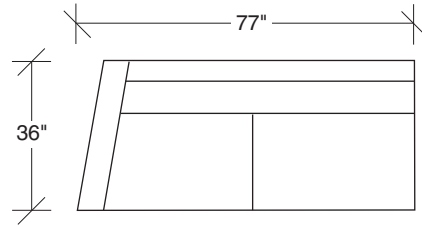

Mulholland

No. 1118-401 LEFT CHAISE

W 33 D 68 H 34 in.
Seat depth 22 in.
Seat height 19 in.

Legs available in any TC lacquer color or wood finish. Must specify. Throw pillows optional. Must specify.

No. 1118-312 RAF SOFA

W 79½ D 36 H 34 in.
Seat depth 22 in.
Seat height 19 in.
Arm height 24-25 in.
Arm height 5 in.

1118-300
ARMLESS SOFA

1118-311
LAF SOFA

1118-312
RAF SOFA

1118-313
SOFA

1118-401
LEFT CHAISE

1118-402
RIGHT CHAISE

Mulholland
1118 - Series

Scale 1/4" = 1'0"
All upholstery sizes are approximate