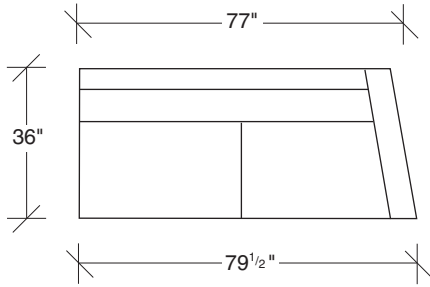

Mulholland

No. 1118-401 LEFT CHAISE

W 33 D 68 H 34 in.
Seat depth 22 in.
Seat height 19 in.

Legs available in any TC lacquer color or wood finish. Must specify. Throw pillows optional. Must specify.

No. 1118-312 RAF SOFA

W 79½ D 36 H 34 in.
Seat depth 22 in.
Seat height 19 in.
Arm height 24-25 in.
Arm height 5 in.

1118-300
ARMLESS SOFA

1118-311
LAF SOFA

1118-312
RAF SOFA

1118-313
SOFA

1118-401
LEFT CHAISE

1118-402
RIGHT CHAISE

Mulholland
1118 - Series

Scale 1/4" = 1'0"
All upholstery sizes are approximate