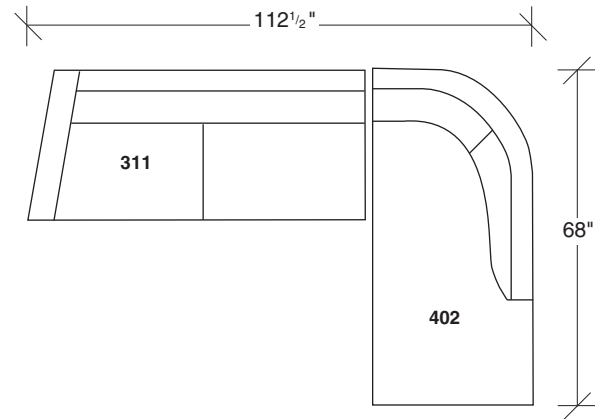

Mulholland

No. 1118-401 LEFT CHAISE

W 33 D 68 H 34 in.
Seat depth 22 in.
Seat height 19 in.

Legs available in any TC lacquer color or wood finish. Must specify. Throw pillows optional. Must specify.

No. 1118-312 RAF SOFA

W 79½ D 36 H 34 in.
Seat depth 22 in.
Seat height 19 in.
Arm height 24-25 in.
Arm height 5 in.

1118-300
ARMLESS SOFA

1118-311
LAF SOFA

1118-312
RAF SOFA

1118-313
SOFA

1118-401
LEFT CHAISE

1118-402
RIGHT CHAISE

Mulholland
1118 - Series

Scale 1/4" = 1'0"
All upholstery sizes are approximate