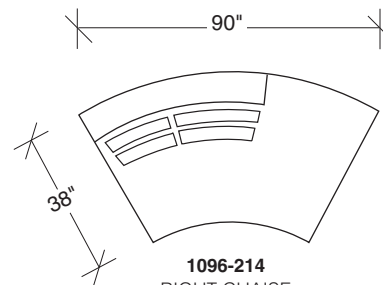

Clip

No. 1096-213 LEFT CHAISE

W 69 D 38 H 30 in.
Seat depth 19 in.
Seat height 18 in.

No. 1096-212 RAF SOFA

W 122 D 38 H 30 in.
Seat depth 19 in.
Seat height 18 in.
Arm height 26½ in.
Arm width 6 in.

Base and legs available in any TC lacquer color or wood finish. Must specify.

1096-100
ARMLESS CHAIR

1096-210
ARMLESS SOFA

1096-101
LAF LOVESEAT

1096-211
LAF SOFA

1096-102
LAF LOVESEAT

1096-212
RAF SOFA

1096-213
LEFT CHAISE

1096-214
RIGHT CHAISE

1096-08
TRAY

1096-000
TABLE OTTOMAN

1096-004
OTTOMAN

Clip
1096 - Series

Scale 1/4" = 1'0"
All upholstery sizes are approximate

**Clip
1096 - Series**

Scale 1/4" = 1'0"
All upholstery sizes are approximate