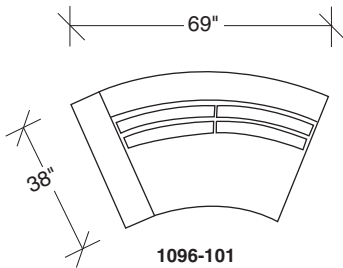

1096-101
LAF LOVESEAT