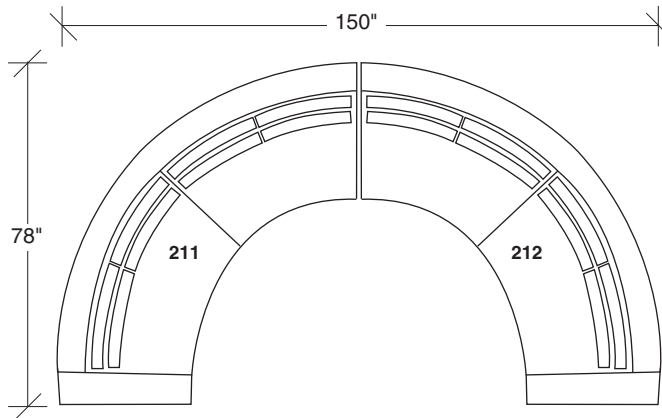

Clip

No. 1096-213 LEFT CHAISE

W 69 D 38 H 30 in.
Seat depth 19 in.
Seat height 18 in.

No. 1096-212 RAF SOFA

W 122 D 38 H 30 in.
Seat depth 19 in.
Seat height 18 in.
Arm height 26½ in.
Arm width 6 in.

Base and legs available in any TC lacquer color or wood finish. Must specify.

1096-08
TRAY

1096-000
TABLE OTTOMAN

1096-004
OTTOMAN

Clip
1096 - Series

Scale 1/4" = 1'0"
All upholstery sizes are approximate

**Clip
1096 - Series**

Scale 1/4" = 1'0"
All upholstery sizes are approximate