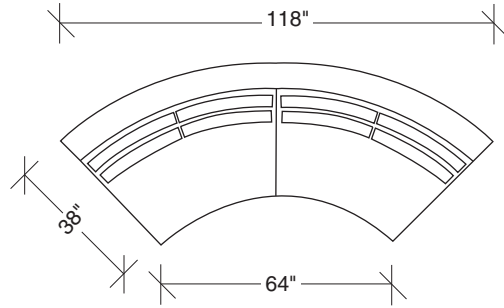

1096-210
ARMLESS SOFA