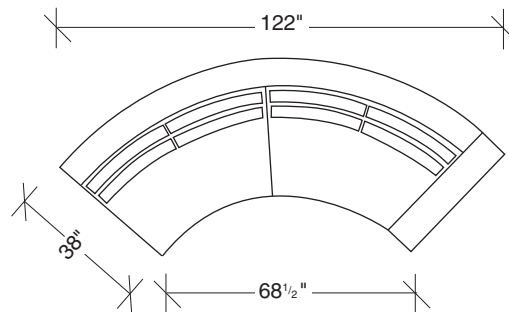

Clip

No. 1096-213 LEFT CHAISE

W 69 D 38 H 30 in.
Seat depth 19 in.
Seat height 18 in.

No. 1096-212 RAF SOFA

W 122 D 38 H 30 in.
Seat depth 19 in.
Seat height 18 in.
Arm height 26½ in.
Arm width 6 in.

Base and legs available in any TC lacquer color or wood finish. Must specify.

1096-100
ARMLESS CHAIR

1096-210
ARMLESS SOFA

1096-101
LAF LOVESEAT

1096-211
LAF SOFA

1096-102
LAF LOVESEAT

1096-212
RAF SOFA

1096-213
LEFT CHAISE

1096-214
RIGHT CHAISE

1096-08
TRAY

1096-000
TABLE OTTOMAN

1096-004
OTTOMAN

Clip
1096 - Series

Scale 1/4" = 1'0"
All upholstery sizes are approximate

**Clip
1096 - Series**

Scale 1/4" = 1'0"
All upholstery sizes are approximate