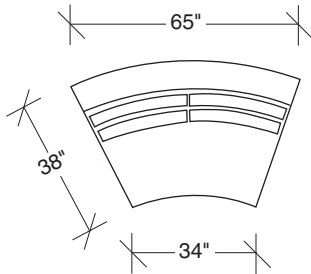

Clip

No. 1096-213 LEFT CHAISE

W 69 D 38 H 30 in.
Seat depth 19 in.
Seat height 18 in.

No. 1096-212 RAF SOFA

W 122 D 38 H 30 in.
Seat depth 19 in.
Seat height 18 in.
Arm height 26½ in.
Arm width 6 in.

Base and legs available in any TC lacquer color or wood finish. Must specify.

1096-08
TRAY

1096-000
TABLE OTTOMAN

1096-004
OTTOMAN

Clip
1096 - Series

Scale 1/4" = 1'0"
All upholstery sizes are approximate

**Clip
1096 - Series**

Scale 1/4" = 1'0"
All upholstery sizes are approximate