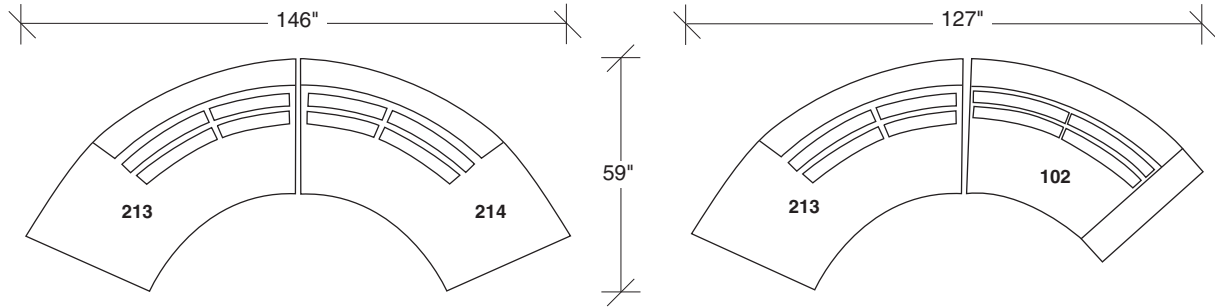

Clip

No. 1096-213 LEFT CHAISE

W 69 D 38 H 30 in.
Seat depth 19 in.
Seat height 18 in.

No. 1096-212 RAF SOFA

W 122 D 38 H 30 in.
Seat depth 19 in.
Seat height 18 in.
Arm height 26½ in.
Arm width 6 in.

Base and legs available in any TC lacquer color or wood finish. Must specify.

1096-08
TRAY

1096-000
TABLE OTTOMAN

1096-004
OTTOMAN

Clip
1096 - Series

Scale 1/4" = 1'0"
All upholstery sizes are approximate

**Clip
1096 - Series**

Scale 1/4" = 1'0"
All upholstery sizes are approximate