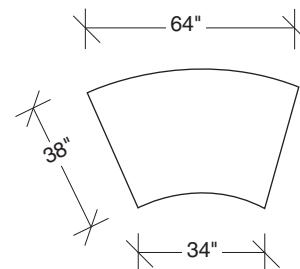

Clip

No. 1096-213 LEFT CHAISE

W 69 D 38 H 30 in.
Seat depth 19 in.
Seat height 18 in.

No. 1096-212 RAF SOFA

W 122 D 38 H 30 in.
Seat depth 19 in.
Seat height 18 in.
Arm height 26½ in.
Arm width 6 in.

Base and legs available in any TC lacquer color or wood finish. Must specify.

1096-100
ARMLESS CHAIR

1096-210
ARMLESS SOFA

1096-101
LAF LOVESEAT

1096-211
LAF SOFA

1096-102
LAF LOVESEAT

1096-212
RAF SOFA

1096-213
LEFT CHAISE

1096-214
RIGHT CHAISE

1096-08
TRAY

1096-000
TABLE OTTOMAN

1096-004
OTTOMAN

Clip
1096 - Series

Scale 1/4" = 1'0"
All upholstery sizes are approximate

**Clip
1096 - Series**

Scale 1/4" = 1'0"
All upholstery sizes are approximate