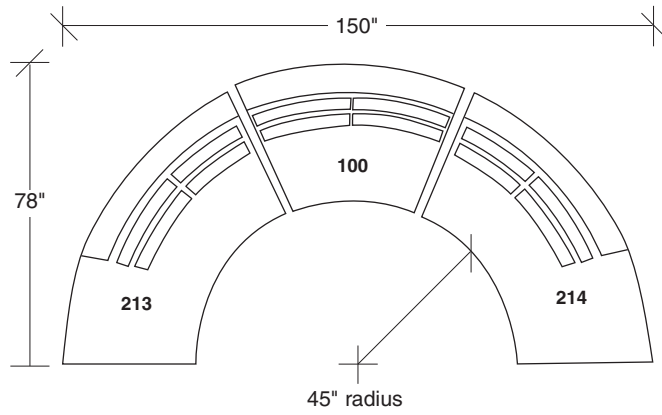

Clip

No. 1096-213 LEFT CHAISE

W 69 D 38 H 30 in.
Seat depth 19 in.
Seat height 18 in.

No. 1096-212 RAF SOFA

W 122 D 38 H 30 in.
Seat depth 19 in.
Seat height 18 in.
Arm height 26½ in.
Arm width 6 in.

Base and legs available in any TC lacquer color or wood finish. Must specify.

1096-08
TRAY

1096-000
TABLE OTTOMAN

1096-004
OTTOMAN

Clip
1096 - Series

Scale 1/4" = 1'0"
All upholstery sizes are approximate

**Clip
1096 - Series**

Scale 1/4" = 1'0"
All upholstery sizes are approximate