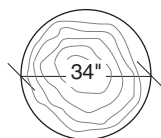

Clip

No. 1096-213 LEFT CHAISE

W 69 D 38 H 30 in.
Seat depth 19 in.
Seat height 18 in.

No. 1096-212 RAF SOFA

W 122 D 38 H 30 in.
Seat depth 19 in.
Seat height 18 in.
Arm height 26½ in.
Arm width 6 in.

Base and legs available in any TC lacquer color or wood finish. Must specify.

1096-100
ARMLESS CHAIR

1096-210
ARMLESS SOFA

1096-101
LAF LOVESEAT

1096-211
LAF SOFA

1096-102
LAF LOVESEAT

1096-212
RAF SOFA

1096-213
LEFT CHAISE

1096-214
RIGHT CHAISE

1096-08
TRAY

1096-000
TABLE OTTOMAN

1096-004
OTTOMAN

Clip
1096 - Series

Scale 1/4" = 1'0"
All upholstery sizes are approximate

**Clip
1096 - Series**

Scale 1/4" = 1'0"
All upholstery sizes are approximate