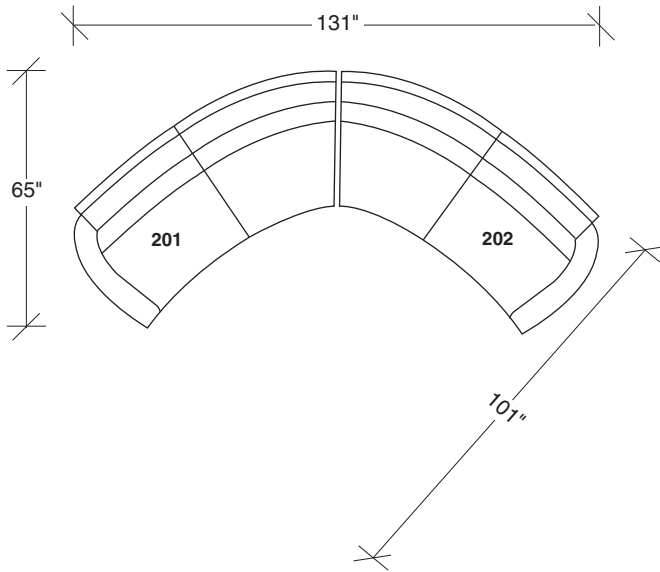

### No. 1077-201 LAF LOVESEAT

W 83 D 36 H 41 in.  
Seat depth 20 in.  
Seat height 19 in.  
Arm height 25 in.  
Arm width 4 in.

### No. 1077-202 RAF LOVESEAT

W 83 D 36 H 41 in.  
Seat depth 20 in.  
Seat height 19 in.  
Arm height 25 in.  
Arm width 4 in.

Legs available in any TC lacquer color or wood finish. Must specify.

**1077-201**  
LAF LOVESEAT

**1077-202**  
RAF LOVESEAT

**Straight Up**  
**1077 - Series**

Scale 1/4" = 1'0"  
All upholstery sizes are approximate