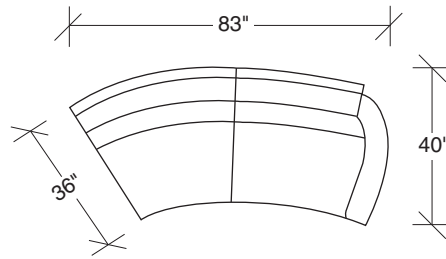

### No. 1077-201 LAF LOVESEAT

W 83 D 36 H 41 in.  
Seat depth 20 in.  
Seat height 19 in.  
Arm height 25 in.  
Arm width 4 in.

### No. 1077-202 RAF LOVESEAT

W 83 D 36 H 41 in.  
Seat depth 20 in.  
Seat height 19 in.  
Arm height 25 in.  
Arm width 4 in.

Legs available in any TC lacquer color or wood finish. Must specify.

**1077-201**  
LAF LOVESEAT

**1077-202**  
RAF LOVESEAT

**Straight Up**  
**1077 - Series**

Scale 1/4" = 1'0"  
All upholstery sizes are approximate