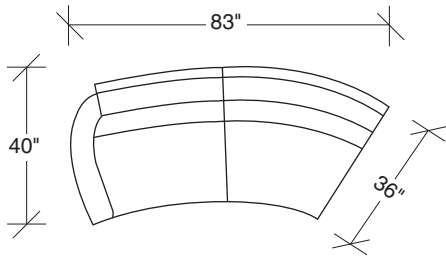

### No. 1077-201 LAF LOVESEAT

W 83 D 36 H 41 in.  
Seat depth 20 in.  
Seat height 19 in.  
Arm height 25 in.  
Arm width 4 in.

### No. 1077-202 RAF LOVESEAT

W 83 D 36 H 41 in.  
Seat depth 20 in.  
Seat height 19 in.  
Arm height 25 in.  
Arm width 4 in.

Legs available in any TC lacquer color or wood finish. Must specify.

**1077-201**  
LAF LOVESEAT

**1077-202**  
RAF LOVESEAT

**Straight Up**  
**1077 - Series**

Scale 1/4" = 1'0"  
All upholstery sizes are approximate