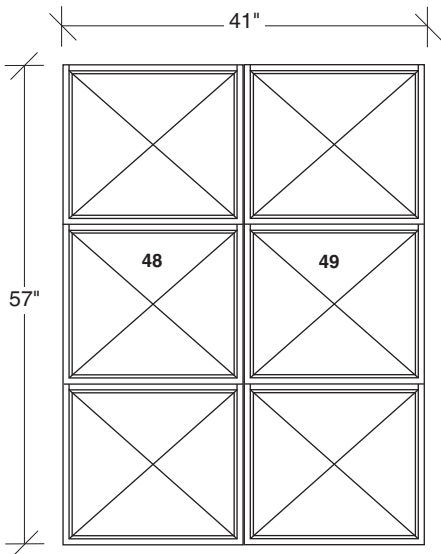

1061-48
LEFT HANGING CABINET
(one full-length door with
left facing hinge)

1061-49
RIGHT HANGING CABINET
(one full-length door with
right facing hinge)

1061-47
HANGING CABINET
(four doors)

1061
Series
No Scale