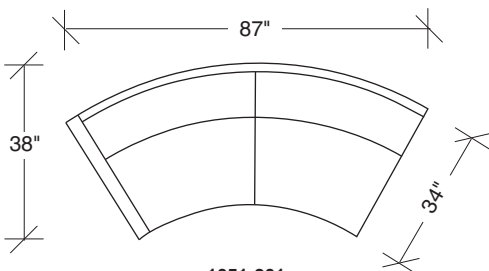

Design Classics

No. 1051-201 LAF LOVESEAT

W 87 D 34 H 26 in.

Seat depth 22 in.

Seat height 18 in.

Arm height 26 in.

Arm width 5 in.

Height to top of back cushion 30 in.

Legs available in any TC lacquer color or wood finish. Must specify. Throw pillows optional. Must specify.

No. 1051-202 RAF LOVESEAT

W 87 D 34 H 26 in.

Seat depth 22 in.

Seat height 18 in.

Arm height 26 in.

Arm width 5 in.

Height to top of back cushion 30 in.

1051-300
ARMLESS SOFA

1051-301
LAF SOFA

1051-303
SOFA

1051-302
RAF SOFA

1051-200
ARMLESS LOVESEAT

1051-203
LOVESEAT

1051-201
LAF LOVESEAT

1051-202
RAF LOVESEAT

Design Classics
1051 - Series

Scale 1/4" = 1'0"
All upholstery sizes are approximate