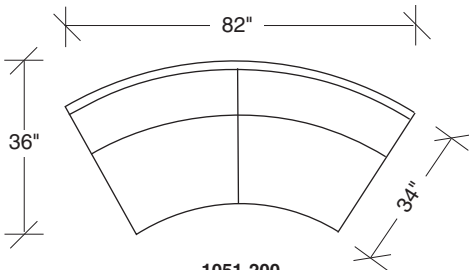

Design Classics

No. 1051-201 LAF LOVESEAT

W 87 D 34 H 26 in.

Seat depth 22 in.

Seat height 18 in.

Arm height 26 in.

Arm width 5 in.

Height to top of back cushion 30 in.

Legs available in any TC lacquer color or wood finish. Must specify. Throw pillows optional. Must specify.

No. 1051-202 RAF LOVESEAT

W 87 D 34 H 26 in.

Seat depth 22 in.

Seat height 18 in.

Arm height 26 in.

Arm width 5 in.

Height to top of back cushion 30 in.

1051-300
ARMLESS SOFA

1051-301
LAF SOFA

1051-303
SOFA

1051-302
RAF SOFA

1051-200
ARMLESS LOVESEAT

1051-203
LOVESEAT

1051-201
LAF LOVESEAT

1051-202
RAF LOVESEAT

Design Classics
1051 - Series

Scale 1/4" = 1'0"
All upholstery sizes are approximate