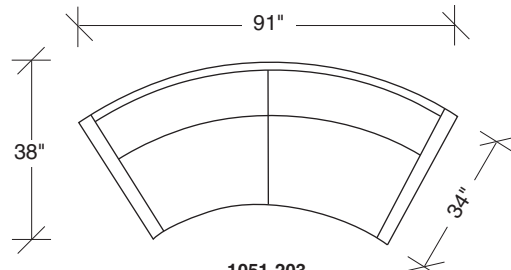

Design Classics

No. 1051-201 LAF LOVESEAT

W 87 D 34 H 26 in.

Seat depth 22 in.

Seat height 18 in.

Arm height 26 in.

Arm width 5 in.

Height to top of back cushion 30 in.

Legs available in any TC lacquer color or wood finish. Must specify. Throw pillows optional. Must specify.

No. 1051-202 RAF LOVESEAT

W 87 D 34 H 26 in.

Seat depth 22 in.

Seat height 18 in.

Arm height 26 in.

Arm width 5 in.

Height to top of back cushion 30 in.

1051-300
ARMLESS SOFA

1051-301
LAF SOFA

1051-303
SOFA

1051-302
RAF SOFA

1051-200
ARMLESS LOVESEAT

1051-203
LOVESEAT

1051-201
LAF LOVESEAT

1051-202
RAF LOVESEAT

Design Classics
1051 - Series

Scale 1/4" = 1'0"
All upholstery sizes are approximate