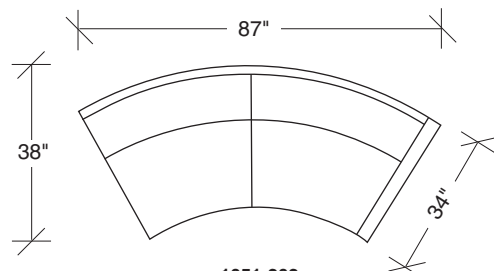

Design Classics

No. 1051-201 LAF LOVESEAT

W 87 D 34 H 26 in.

Seat depth 22 in.

Seat height 18 in.

Arm height 26 in.

Arm width 5 in.

Height to top of back cushion 30 in.

Legs available in any TC lacquer color or wood finish. Must specify. Throw pillows optional. Must specify.

No. 1051-202 RAF LOVESEAT

W 87 D 34 H 26 in.

Seat depth 22 in.

Seat height 18 in.

Arm height 26 in.

Arm width 5 in.

Height to top of back cushion 30 in.

1051-300
ARMLESS SOFA

1051-301
LAF SOFA

1051-303
SOFA

1051-302
RAF SOFA

1051-200
ARMLESS LOVESEAT

1051-203
LOVESEAT

1051-201
LAF LOVESEAT

1051-202
RAF LOVESEAT

Design Classics
1051 - Series

Scale 1/4" = 1'0"
All upholstery sizes are approximate