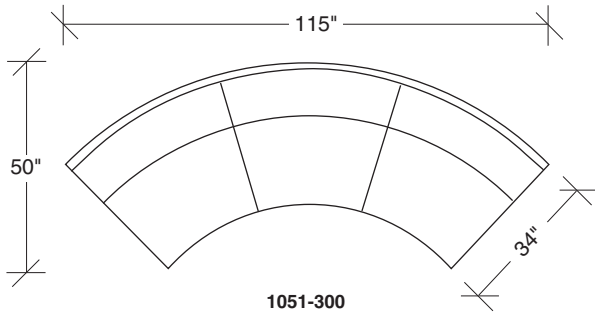

Design Classics

No. 1051-201 LAF LOVESEAT

W 87 D 34 H 26 in.

Seat depth 22 in.

Seat height 18 in.

Arm height 26 in.

Arm width 5 in.

Height to top of back cushion 30 in.

Legs available in any TC lacquer color or wood finish. Must specify. Throw pillows optional. Must specify.

No. 1051-202 RAF LOVESEAT

W 87 D 34 H 26 in.

Seat depth 22 in.

Seat height 18 in.

Arm height 26 in.

Arm width 5 in.

Height to top of back cushion 30 in.

1051-300
ARMLESS SOFA

1051-301
LAF SOFA

1051-303
SOFA

1051-302
RAF SOFA

1051-200
ARMLESS LOVESEAT

1051-203
LOVESEAT

1051-201
LAF LOVESEAT

1051-202
RAF LOVESEAT

Design Classics
1051 - Series

Scale 1/4" = 1'0"
All upholstery sizes are approximate