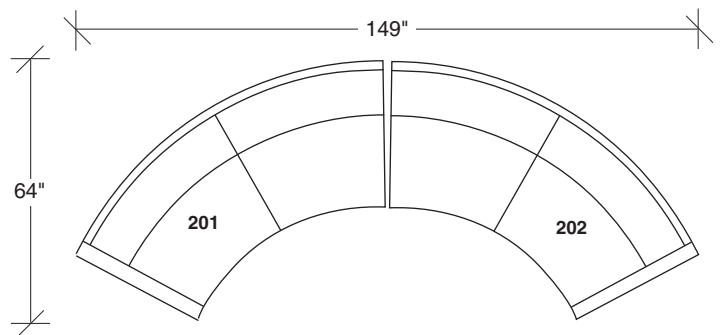

Design Classics

No. 1051-201 LAF LOVESEAT

W 87 D 34 H 26 in.

Seat depth 22 in.

Seat height 18 in.

Arm height 26 in.

Arm width 5 in.

Height to top of back cushion 30 in.

Legs available in any TC lacquer color or wood finish. Must specify. Throw pillows optional. Must specify.

No. 1051-202 RAF LOVESEAT

W 87 D 34 H 26 in.

Seat depth 22 in.

Seat height 18 in.

Arm height 26 in.

Arm width 5 in.

Height to top of back cushion 30 in.

1051-300
ARMLESS SOFA

1051-301
LAF SOFA

1051-303
SOFA

1051-302
RAF SOFA

1051-200
ARMLESS LOVESEAT

1051-203
LOVESEAT

1051-201
LAF LOVESEAT

1051-202
RAF LOVESEAT

Design Classics
1051 - Series

Scale 1/4" = 1'0"
All upholstery sizes are approximate