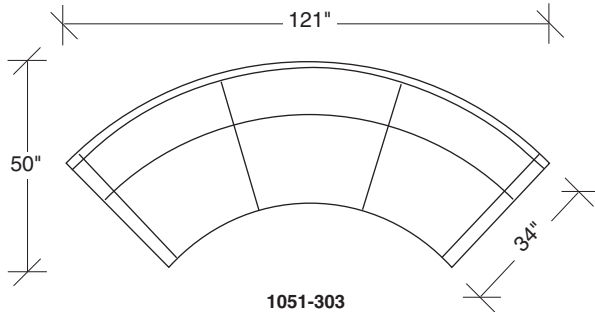

Design Classics

No. 1051-201 LAF LOVESEAT

W 87 D 34 H 26 in.

Seat depth 22 in.

Seat height 18 in.

Arm height 26 in.

Arm width 5 in.

Height to top of back cushion 30 in.

Legs available in any TC lacquer color or wood finish. Must specify. Throw pillows optional. Must specify.

No. 1051-202 RAF LOVESEAT

W 87 D 34 H 26 in.

Seat depth 22 in.

Seat height 18 in.

Arm height 26 in.

Arm width 5 in.

Height to top of back cushion 30 in.

1051-300
ARMLESS SOFA

1051-301
LAF SOFA

1051-303
SOFA

1051-302
RAF SOFA

1051-200
ARMLESS LOVESEAT

1051-203
LOVESEAT

1051-201
LAF LOVESEAT

1051-202
RAF LOVESEAT

Design Classics
1051 - Series

Scale 1/4" = 1'0"
All upholstery sizes are approximate