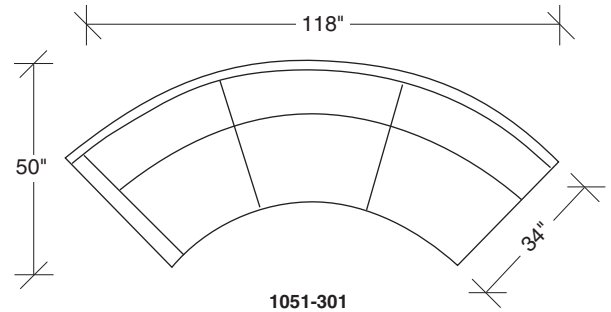

Design Classics

No. 1051-201 LAF LOVESEAT

W 87 D 34 H 26 in.

Seat depth 22 in.

Seat height 18 in.

Arm height 26 in.

Arm width 5 in.

Height to top of back cushion 30 in.

Legs available in any TC lacquer color or wood finish. Must specify. Throw pillows optional. Must specify.

No. 1051-202 RAF LOVESEAT

W 87 D 34 H 26 in.

Seat depth 22 in.

Seat height 18 in.

Arm height 26 in.

Arm width 5 in.

Height to top of back cushion 30 in.

1051-300
ARMLESS SOFA

1051-301
LAF SOFA

1051-303
SOFA

1051-302
RAF SOFA

1051-200
ARMLESS LOVESEAT

1051-203
LOVESEAT

1051-201
LAF LOVESEAT

1051-202
RAF LOVESEAT

Design Classics
1051 - Series

Scale 1/4" = 1'0"
All upholstery sizes are approximate