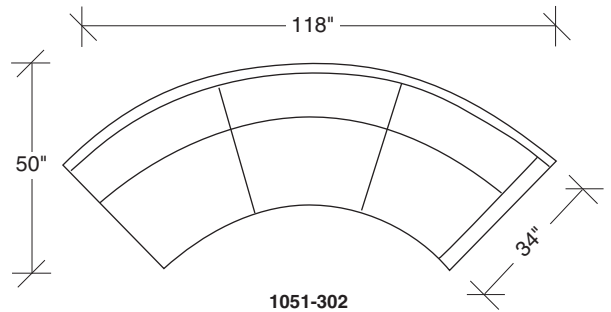

Design Classics

No. 1051-201 LAF LOVESEAT

W 87 D 34 H 26 in.

Seat depth 22 in.

Seat height 18 in.

Arm height 26 in.

Arm width 5 in.

Height to top of back cushion 30 in.

Legs available in any TC lacquer color or wood finish. Must specify. Throw pillows optional. Must specify.

No. 1051-202 RAF LOVESEAT

W 87 D 34 H 26 in.

Seat depth 22 in.

Seat height 18 in.

Arm height 26 in.

Arm width 5 in.

Height to top of back cushion 30 in.

1051-300
ARMLESS SOFA

1051-301
LAF SOFA

1051-303
SOFA

1051-302
RAF SOFA

1051-200
ARMLESS LOVESEAT

1051-203
LOVESEAT

1051-201
LAF LOVESEAT

1051-202
RAF LOVESEAT

Design Classics
1051 - Series

Scale 1/4" = 1'0"
All upholstery sizes are approximate