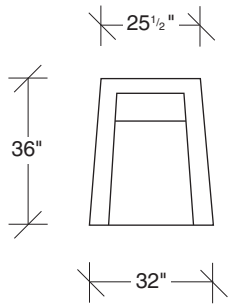

### No. 1022-113 SWIVEL LOUNGE CHAIR

W 32 D 36 H 25-27½ in.

Seat depth 22 in.

Seat height 17½ in.

Arm height 25-27½ in.

Memory swivel base standard.

Arm width 4 1/2 in.  
Width between arm 19-23 1/2 in.  
Height to top of back cushion 31 in.

**1022-113**  
SWIVEL LOUNGE CHAIR

**Stockton**  
**1022 - Series**

Scale 1/4" = 1'0"  
All upholstery sizes are approximate