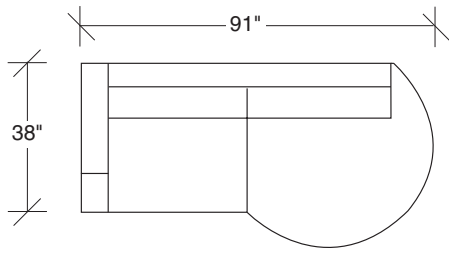

### No. 1020-325 LEFT BUMPER SOFA

W 86 D 38-52 H 27 in.

Seat depth 21 in.

Seat height 17½ in.

Height to top of back cushion 31 in.

### No. 1020-210 CURVED CORNER

W 62 D 62 H 27 in.

Seat depth 21 in.

Seat height 17½ in.

Height to top of back cushion 31 in.

### No. 1020-002 RIGHT OTTOMAN

W 49 D 44 H 17½ in.

Hidden ebony legs standard.

Throw pillows optional. Must specify.

**1020-327**  
LAF BUMPER SOFA

**1020-328**  
RAF BUMPER SOFA

**1020-104**  
LEFT CORNER

**1020-105**  
RIGHT CORNER

**1020-210**  
CURVED CORNER

**1020-001**  
LEFT OTTOMAN

**1020-002**  
RIGHT OTTOMAN

**Big Dot**  
**1020 - Series**

Scale 1/4" = 1'0"  
All upholstery sizes are approximate