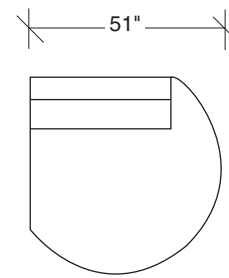

### No. 1020-210 CURVED CORNER

W 62 D 62 H 27 in.

Seat depth 21 in.

Seat height 17½ in.

Height to top of back cushion 31 in.

### No. 1020-002 RIGHT OTTOMAN

W 49 D 44 H 17½ in.

Hidden ebony legs standard.

Throw pillows optional. Must specify.

**1020-327**  
LAF BUMPER SOFA

**1020-328**  
RAF BUMPER SOFA

**1020-104**  
LEFT CORNER

**1020-105**  
RIGHT CORNER

**1020-326**  
RIGHT BUMPER SOFA

**1020-325**  
LEFT BUMPER SOFA

**1020-101**  
LAF CHAIR

**1020-102**  
RAF CHAIR

**1020-311**  
LAF SOFA

**1020-312**  
RAF SOFA

**1020-436**  
RIGHT BUMPER

**1020-435**  
LEFT BUMPER

**1020-210**  
CURVED CORNER

**1020-001**  
LEFT OTTOMAN

**1020-002**  
RIGHT OTTOMAN

**Big Dot**  
**1020 - Series**

Scale 1/4" = 1'0"  
All upholstery sizes are approximate