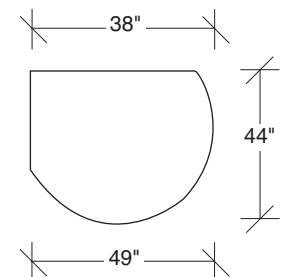

### No. 1020-210 CURVED CORNER

W 62 D 62 H 27 in.

Seat depth 21 in.

Seat height 17½ in.

Height to top of back cushion 31 in.

### No. 1020-002 RIGHT OTTOMAN

W 49 D 44 H 17½ in.

Hidden ebony legs standard.

Throw pillows optional. Must specify.

**1020-327**  
LAF BUMPER SOFA

**1020-328**  
RAF BUMPER SOFA

**1020-104**  
LEFT CORNER

**1020-105**  
RIGHT CORNER

**1020-326**  
RIGHT BUMPER SOFA

**1020-325**  
LEFT BUMPER SOFA

**1020-101**  
LAF CHAIR

**1020-102**  
RAF CHAIR

**1020-311**  
LAF SOFA

**1020-312**  
RAF SOFA

**1020-436**  
RIGHT BUMPER

**1020-435**  
LEFT BUMPER

**1020-210**  
CURVED CORNER

**1020-001**  
LEFT OTTOMAN

**1020-002**  
RIGHT OTTOMAN

**Big Dot**  
**1020 - Series**

Scale 1/4" = 1'0"  
All upholstery sizes are approximate