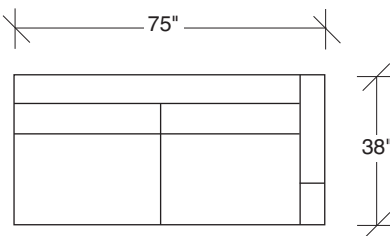

### No. 1020-210 CURVED CORNER

W 62 D 62 H 27 in.

Seat depth 21 in.

Seat height 17½ in.

Height to top of back cushion 31 in.

### No. 1020-002 RIGHT OTTOMAN

W 49 D 44 H 17½ in.

Hidden ebony legs standard.

Throw pillows optional. Must specify.

**1020-327**  
LAF BUMPER SOFA

**1020-328**  
RAF BUMPER SOFA

**1020-104**  
LEFT CORNER

**1020-105**  
RIGHT CORNER

**1020-326**  
RIGHT BUMPER SOFA

**1020-325**  
LEFT BUMPER SOFA

**1020-101**  
LAF CHAIR

**1020-102**  
RAF CHAIR

**1020-311**  
LAF SOFA

**1020-312**  
RAF SOFA

**1020-436**  
RIGHT BUMPER

**1020-435**  
LEFT BUMPER

**1020-210**  
CURVED CORNER

**1020-001**  
LEFT OTTOMAN

**1020-002**  
RIGHT OTTOMAN

**Big Dot**  
**1020 - Series**

Scale 1/4" = 1'0"  
All upholstery sizes are approximate