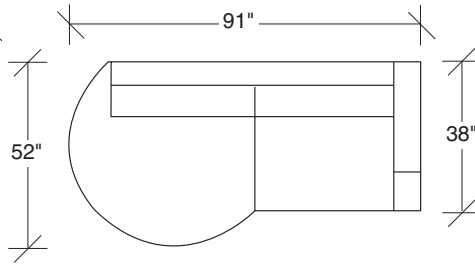

### No. 1020-325 LEFT BUMPER SOFA

W 86 D 38-52 H 27 in.

Seat depth 21 in.

Seat height 17½ in.

Height to top of back cushion 31 in.

### No. 1020-210 CURVED CORNER

W 62 D 62 H 27 in.

Seat depth 21 in.

Seat height 17½ in.

Height to top of back cushion 31 in.

### No. 1020-002 RIGHT OTTOMAN

W 49 D 44 H 17½ in.

Hidden ebony legs standard.

Throw pillows optional. Must specify.

**1020-327**  
LAF BUMPER SOFA

**1020-328**  
RAF BUMPER SOFA

**1020-104**  
LEFT CORNER

**1020-105**  
RIGHT CORNER

**1020-210**  
CURVED CORNER

**1020-001**  
LEFT OTTOMAN

**1020-002**  
RIGHT OTTOMAN

**Big Dot**  
**1020 - Series**

Scale 1/4" = 1'0"  
All upholstery sizes are approximate