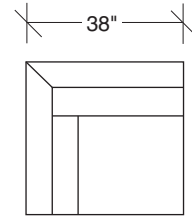

### No. 1020-325 LEFT BUMPER SOFA

W 86 D 38-52 H 27 in.

Seat depth 21 in.

Seat height 17½ in.

Height to top of back cushion 31 in.

### No. 1020-210 CURVED CORNER

W 62 D 62 H 27 in.

Seat depth 21 in.

Seat height 17½ in.

Height to top of back cushion 31 in.

### No. 1020-002 RIGHT OTTOMAN

W 49 D 44 H 17½ in.

Hidden ebony legs standard.

Throw pillows optional. Must specify.

**1020-327**  
LAF BUMPER SOFA

**1020-328**  
RAF BUMPER SOFA

**1020-104**  
LEFT CORNER

**1020-105**  
RIGHT CORNER

**1020-210**  
CURVED CORNER

**1020-001**  
LEFT OTTOMAN

**1020-002**  
RIGHT OTTOMAN

**Big Dot**  
**1020 - Series**

Scale 1/4" = 1'0"  
All upholstery sizes are approximate