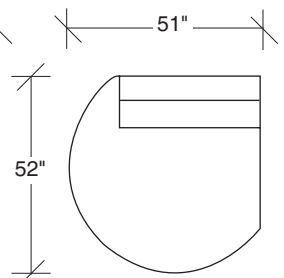

### No. 1020-210 CURVED CORNER

W 62 D 62 H 27 in.

Seat depth 21 in.

Seat height 17½ in.

Height to top of back cushion 31 in.

### No. 1020-002 RIGHT OTTOMAN

W 49 D 44 H 17½ in.

Hidden ebony legs standard.

Throw pillows optional. Must specify.

**1020-327**  
LAF BUMPER SOFA

**1020-328**  
RAF BUMPER SOFA

**1020-104**  
LEFT CORNER

**1020-105**  
RIGHT CORNER

**1020-326**  
RIGHT BUMPER SOFA

**1020-325**  
LEFT BUMPER SOFA

**1020-101**  
LAF CHAIR

**1020-102**  
RAF CHAIR

**1020-311**  
LAF SOFA

**1020-312**  
RAF SOFA

**1020-436**  
RIGHT BUMPER

**1020-435**  
LEFT BUMPER

**1020-210**  
CURVED CORNER

**1020-001**  
LEFT OTTOMAN

**1020-002**  
RIGHT OTTOMAN

**Big Dot**  
**1020 - Series**

Scale 1/4" = 1'0"  
All upholstery sizes are approximate