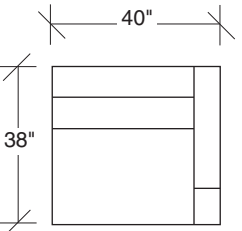

1020-102
RAF CHAIR