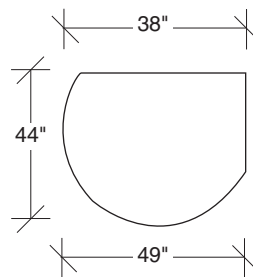

### No. 1020-210 CURVED CORNER

W 62 D 62 H 27 in.

Seat depth 21 in.

Seat height 17½ in.

Height to top of back cushion 31 in.

### No. 1020-002 RIGHT OTTOMAN

W 49 D 44 H 17½ in.

Hidden ebony legs standard.

Throw pillows optional. Must specify.

**1020-327**  
LAF BUMPER SOFA

**1020-328**  
RAF BUMPER SOFA

**1020-104**  
LEFT CORNER

**1020-105**  
RIGHT CORNER

**1020-326**  
RIGHT BUMPER SOFA

**1020-325**  
LEFT BUMPER SOFA

**1020-101**  
LAF CHAIR

**1020-102**  
RAF CHAIR

**1020-311**  
LAF SOFA

**1020-312**  
RAF SOFA

**1020-436**  
RIGHT BUMPER

**1020-435**  
LEFT BUMPER

**1020-210**  
CURVED CORNER

**1020-001**  
LEFT OTTOMAN

**1020-002**  
RIGHT OTTOMAN

**Big Dot**  
**1020 - Series**

Scale 1/4" = 1'0"  
All upholstery sizes are approximate