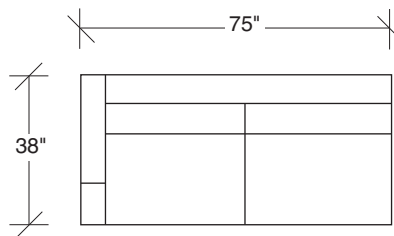

### No. 1020-210 CURVED CORNER

W 62 D 62 H 27 in.

Seat depth 21 in.

Seat height 17½ in.

Height to top of back cushion 31 in.

### No. 1020-002 RIGHT OTTOMAN

W 49 D 44 H 17½ in.

Hidden ebony legs standard.

Throw pillows optional. Must specify.

**1020-327**  
LAF BUMPER SOFA

**1020-328**  
RAF BUMPER SOFA

**1020-104**  
LEFT CORNER

**1020-105**  
RIGHT CORNER

**1020-326**  
RIGHT BUMPER SOFA

**1020-325**  
LEFT BUMPER SOFA

**1020-101**  
LAF CHAIR

**1020-102**  
RAF CHAIR

**1020-311**  
LAF SOFA

**1020-312**  
RAF SOFA

**1020-436**  
RIGHT BUMPER

**1020-435**  
LEFT BUMPER

**1020-210**  
CURVED CORNER

**1020-001**  
LEFT OTTOMAN

**1020-002**  
RIGHT OTTOMAN

**Big Dot**  
**1020 - Series**

Scale 1/4" = 1'0"  
All upholstery sizes are approximate