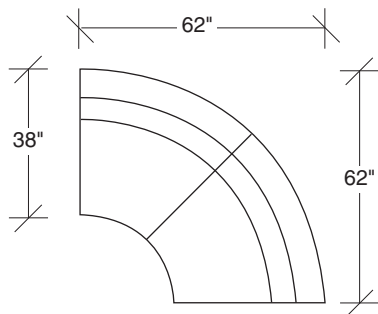

### No. 1020-210 CURVED CORNER

W 62 D 62 H 27 in.

Seat depth 21 in.

Seat height 17½ in.

Height to top of back cushion 31 in.

### No. 1020-002 RIGHT OTTOMAN

W 49 D 44 H 17½ in.

Hidden ebony legs standard.

Throw pillows optional. Must specify.

**1020-327**  
LAF BUMPER SOFA

**1020-328**  
RAF BUMPER SOFA

**1020-104**  
LEFT CORNER

**1020-105**  
RIGHT CORNER

**1020-326**  
RIGHT BUMPER SOFA

**1020-325**  
LEFT BUMPER SOFA

**1020-101**  
LAF CHAIR

**1020-102**  
RAF CHAIR

**1020-311**  
LAF SOFA

**1020-312**  
RAF SOFA

**1020-436**  
RIGHT BUMPER

**1020-435**  
LEFT BUMPER

**1020-210**  
CURVED CORNER

**1020-001**  
LEFT OTTOMAN

**1020-002**  
RIGHT OTTOMAN

**Big Dot**  
**1020 - Series**

Scale 1/4" = 1'0"  
All upholstery sizes are approximate