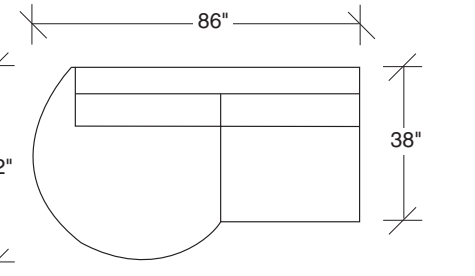

1020-325
LEFT BUMPER SOFA