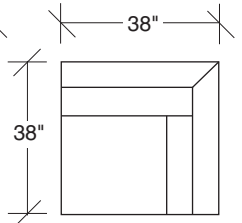

### No. 1020-325 LEFT BUMPER SOFA

W 86 D 38-52 H 27 in.

Seat depth 21 in.

Seat height 17½ in.

Height to top of back cushion 31 in.

### No. 1020-210 CURVED CORNER

W 62 D 62 H 27 in.

Seat depth 21 in.

Seat height 17½ in.

Height to top of back cushion 31 in.

### No. 1020-002 RIGHT OTTOMAN

W 49 D 44 H 17½ in.

Hidden ebony legs standard.

Throw pillows optional. Must specify.

**1020-327**  
LAF BUMPER SOFA

**1020-328**  
RAF BUMPER SOFA

**1020-104**  
LEFT CORNER

**1020-105**  
RIGHT CORNER

**1020-210**  
CURVED CORNER

**1020-001**  
LEFT OTTOMAN

**1020-002**  
RIGHT OTTOMAN

**Big Dot**  
**1020 - Series**

Scale 1/4" = 1'0"  
All upholstery sizes are approximate