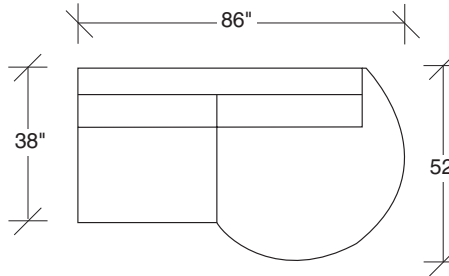

### No. 1020-325 LEFT BUMPER SOFA

W 86 D 38-52 H 27 in.

Seat depth 21 in.

Seat height 17½ in.

Height to top of back cushion 31 in.

### No. 1020-210 CURVED CORNER

W 62 D 62 H 27 in.

Seat depth 21 in.

Seat height 17½ in.

Height to top of back cushion 31 in.

### No. 1020-002 RIGHT OTTOMAN

W 49 D 44 H 17½ in.

Hidden ebony legs standard.

Throw pillows optional. Must specify.

**1020-327**  
LAF BUMPER SOFA

**1020-328**  
RAF BUMPER SOFA

**1020-104**  
LEFT CORNER

**1020-105**  
RIGHT CORNER

**1020-210**  
CURVED CORNER

**1020-001**  
LEFT OTTOMAN

**1020-002**  
RIGHT OTTOMAN

**Big Dot**  
**1020 - Series**

Scale 1/4" = 1'0"  
All upholstery sizes are approximate