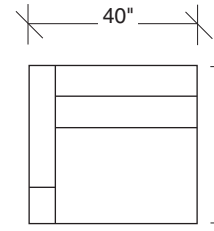

1020-101
LAF CHAIR